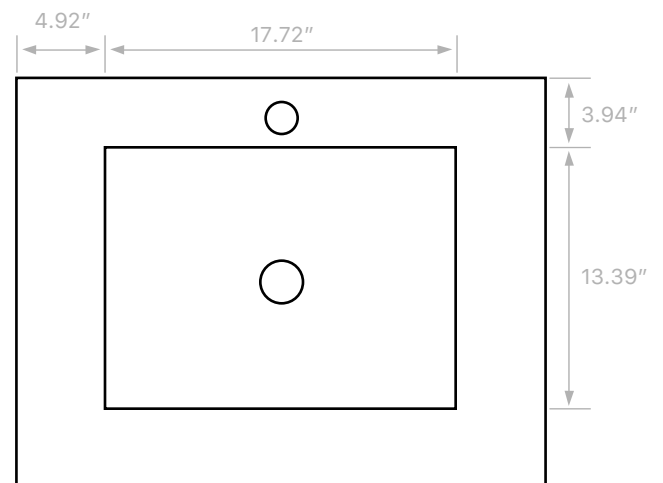

Components

- Bathroom sink
- Mounting hardware: 2 bolts (8 mm), 2 nuts, 2 washers, 2 wall anchors, and 2 sleeves

Nameek's One-Year Limited Warranty

See website for warranty information details.

Recommended ADA Installation