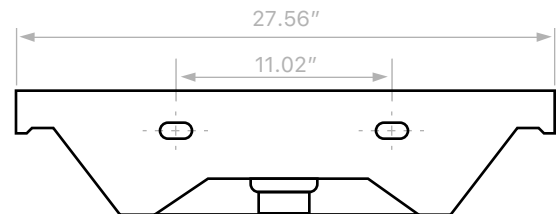

Components

- Bathroom sink
- Mounting hardware: 2 bolts (8 mm), 2 nuts, 2 washers, 2 wall anchors, and 2 sleeves

Nameek's One-Year Limited Warranty

See website for warranty information details.

Recommended ADA Installation