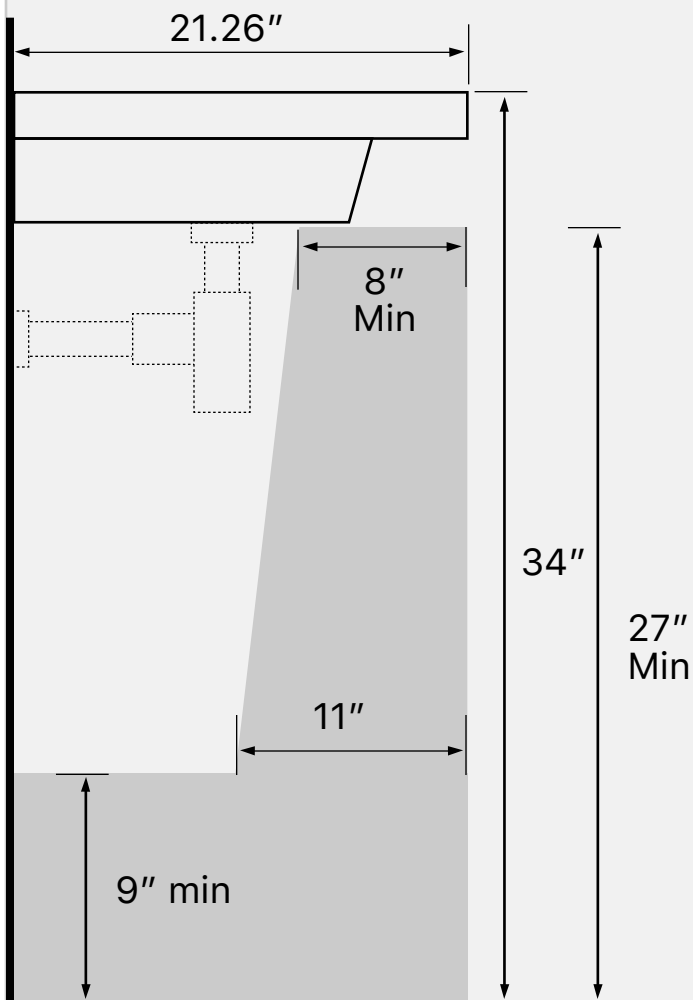

Components

- Bathroom sink
- Mounting hardware: 2 bolts (8 mm), 2 nuts, 2 washers, 2 wall anchors, and 2 sleeves

Nameek's One-Year Limited Warranty

See website for warranty information details.

Recommended ADA Installation

Notes

Install this product according to the installation instructions. ADA compliant when installed to the specific requirements of these regulations.