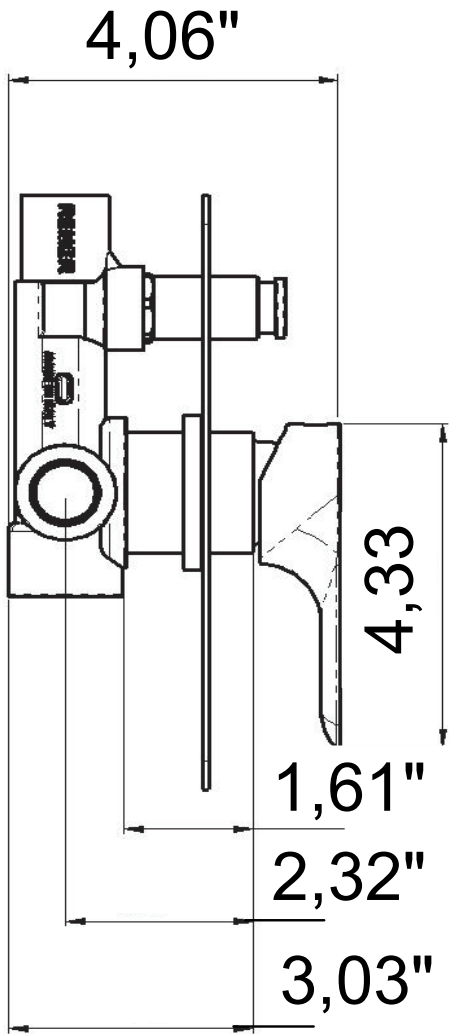

I 09 US

SHOWER NPT 1/2"

COLD WATER  
NPT 1/2"