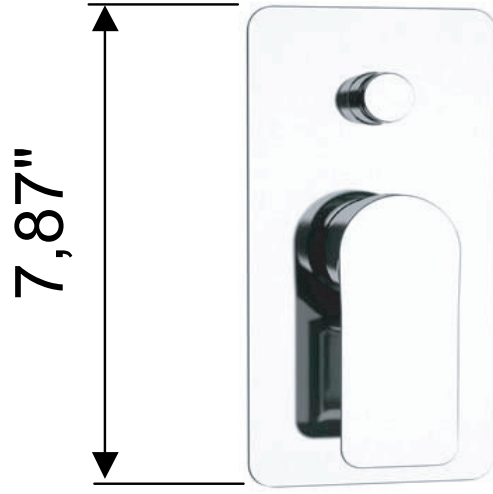

I 09 US

SHOWER NPT 1/2"

COLD WATER  
NPT 1/2"