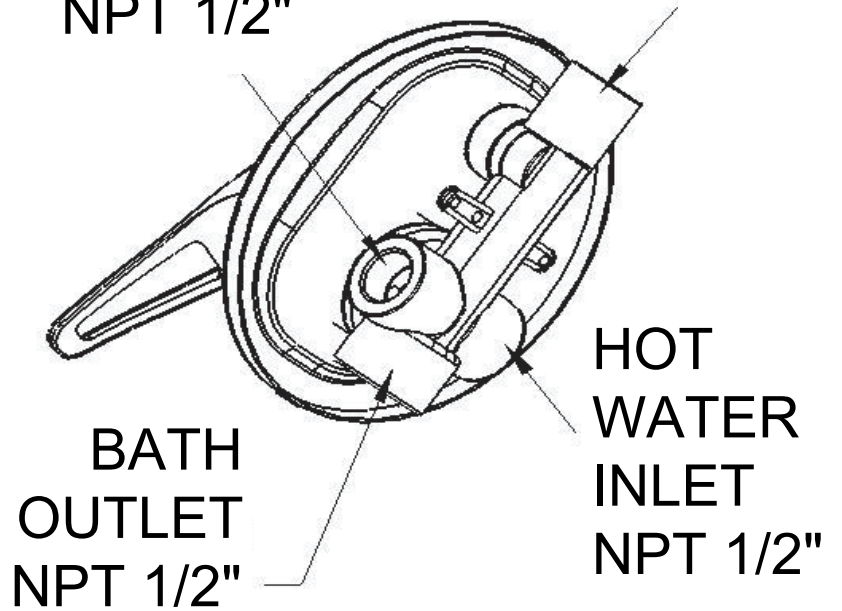

K 09 US

Ø 6,10"

COLD
WATER
INLET
NPT 1/2"

SHOWER
OUTLET
NPT 1/2"

2,36"

1,38"

5,32"

1,65"

BATH
OUTLET
NPT 1/2"

HOT
WATER
INLET
NPT 1/2"