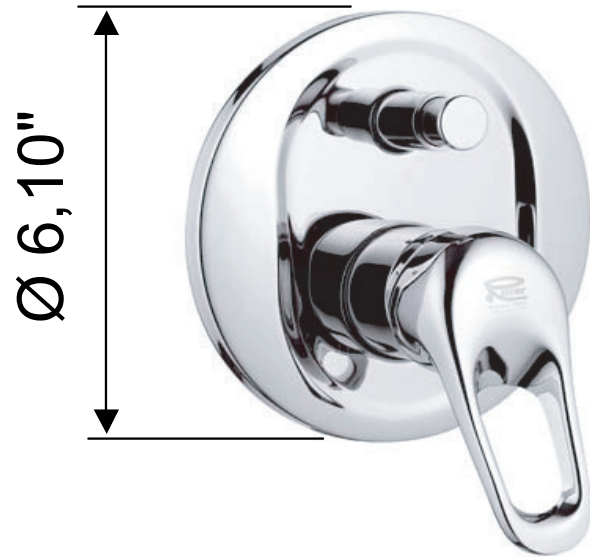

K 09 US

Ø 6,10"

COLD
WATER
INLET
NPT 1/2"

SHOWER
OUTLET
NPT 1/2"

2,36"

1,38"

5,32"

1,65"

BATH
OUTLET
NPT 1/2"

HOT
WATER
INLET
NPT 1/2"