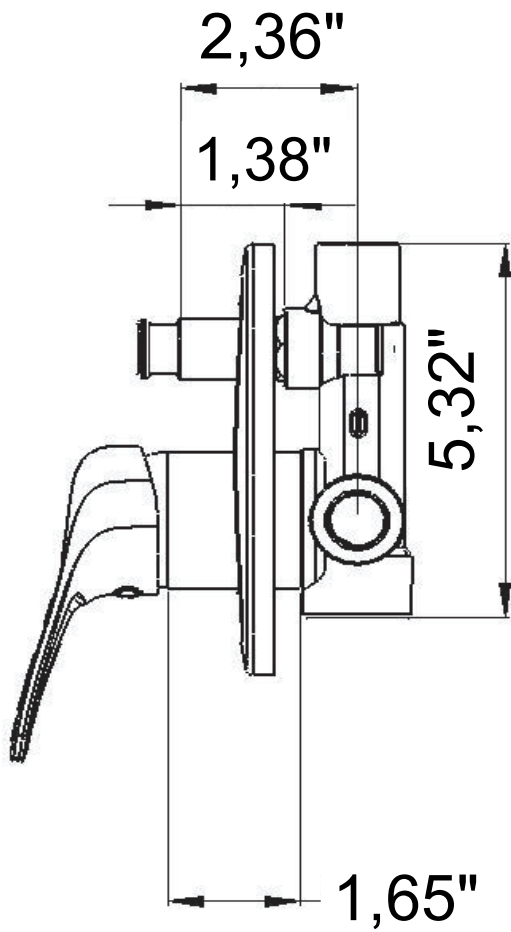

K 09 US

Ø 6,10"

COLD
WATER
INLET
NPT 1/2"

SHOWER
OUTLET
NPT 1/2"

2,36"

1,38"

5,32"

1,65"

BATH
OUTLET
NPT 1/2"

HOT
WATER
INLET
NPT 1/2"